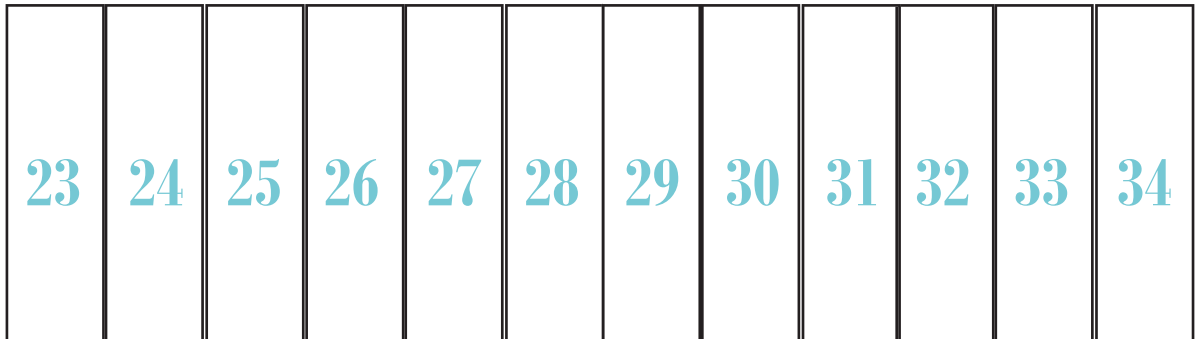

all spaces: 8x14'
 quantity: 34
 useable: 33

DRIVE

DRIVE

PAVILION